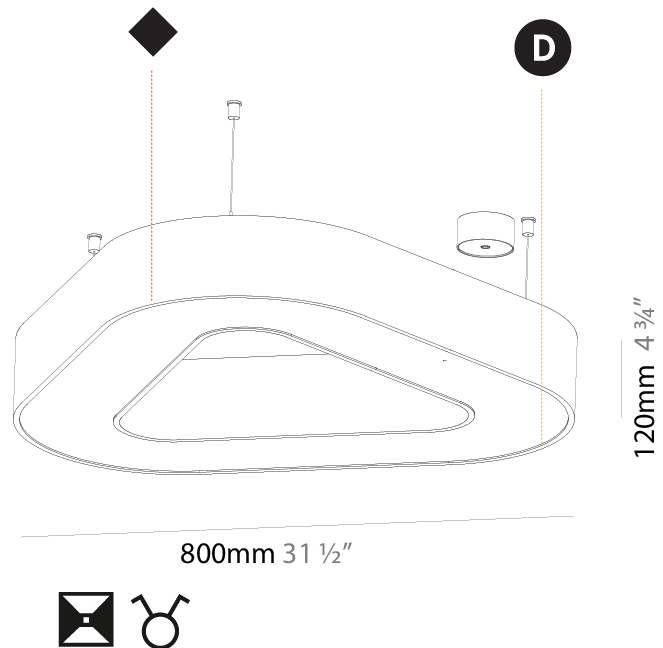

GENERAL

Series: Glorious
Subseries: Glorious Victory
Brand: Prolicht
Division: Architectural
Mounting Type: Suspension
Mounting Location: Ceiling
Subcategory: Ambient

PHYSICAL

Shape: Abstract
Length (mm): 800
Length (in): 31 1/2
Width (mm): 800
Width (in): 31 1/2
Height (mm): 120
Height (in): 4 3/4
Max. Overall Height (mm): 2120
Max. Overall Height (in): 83 7/16
Light Distribution: Direct / Indirect
Weight (kg): 8.173
Weight (lbs): 18.018
Diffuser: PMMA - Opal or Micro-Prism
Fixture Finish: SSR / BKV / CWI / CRY / HAB / UFT / ITA / RUA / FTG / MYG / LOD / PUS / FRO / FUP / KIA / POP / BLS / SPG / MEY / GOH / GUM / CHC / COM / ABZ / JAG / OBR / MOS / ROR
Fixture Material: Aluminum

ELECTRICAL

Lamp Type: LED (Zhaga Standard)
Input Wattage (W): 45
Total Output Wattage (W): 36 / 28.8 (3500K)
Dimming: Non-Dimming / Phase Dimming (120Vac only) / 0-10V Dimming
Driver Included: Yes
Driver Location: Integrated
Driver Type: Constant Current - 120 / 277Vac
Driver Class: Class 2
Input Voltage (V): 120 - 277
Constant Current (MA): 350 / 900 (3500K)

LED

Color Temperature (°K): 3000 / 3500 / 4000
Max. Delivered Lumen (lm): 5210 / 5390 / 5500
CRI: >80 CRI
Efficiency (%): 69.8
Lamp Life (hrs): 50000

OPTICAL

RATINGS AND CERTIFICATIONS

Certified By: Certified for North American Standards
IP rating: IP20