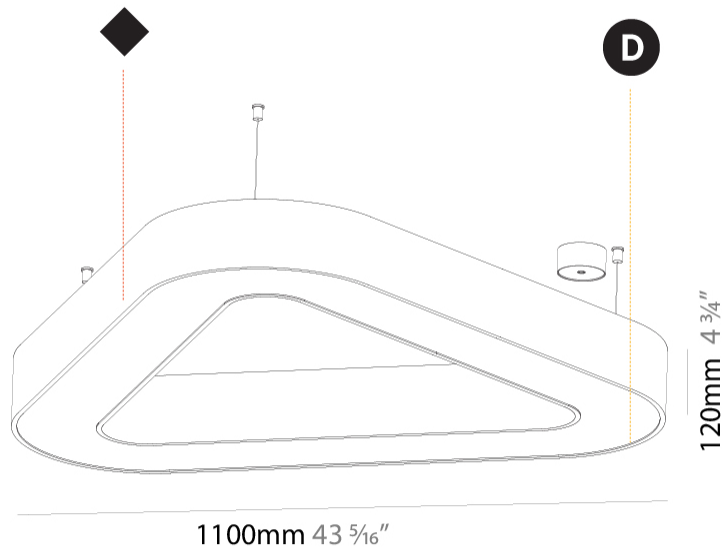

GENERAL

Series: Glorious
Subseries: Glorious Victory
Brand: Prolicht
Division: Architectural
Mounting Type: Suspension
Mounting Location: Ceiling
Subcategory: Ambient

PHYSICAL

Shape: Abstract
Length (mm): 1100
Length (in): 43 5/16
Width (mm): 1100
Width (in): 43 5/16
Height (mm): 120
Height (in): 4 3/4
Max. Overall Height (mm): 2120
Max. Overall Height (in): 83 7/16
Light Distribution: Direct
Weight (kg): 10.561
Weight (lbs): 23.23
Diffuser: PMMA - Opal or Micro-Prism
Fixture Finish: SSR / BKV / CWI / CRY / HAB / UFT / ITA / RUA / FTG / MYG / LOD / PUS / FRO / FUP / KIA / POP / BLS / SPG / MEY / GOH / GUM / CHC / COM / ABZ / JAG / OBR / MOS / ROR
Fixture Material: Aluminum

ELECTRICAL

Lamp Type: LED (Zhaga Standard)
Input Wattage (W): 45
Total Output Wattage (W): 36 / 28.8 (3500K)
Dimming: Non-Dimming / Phase Dimming (120Vac only) / 0-10V Dimming
Driver Included: Yes
Driver Location: Integrated
Driver Type: Constant Current - 120 / 277Vac
Driver Class: Class 2
Input Voltage (V): 120 - 277
Constant Current (MA): 350 / 900 (3500K)

LED

Color Temperature (°K): 3000 / 3500 / 4000
Max. Delivered Lumen (lm): 4150 / 4302 / 43390
CRI: >80 CRI
Efficiency (%): 0.65
Lamp Life (hrs): 50000

OPTICAL

RATINGS AND CERTIFICATIONS

Certified By: Certified for North American Standards
IP rating: IP20