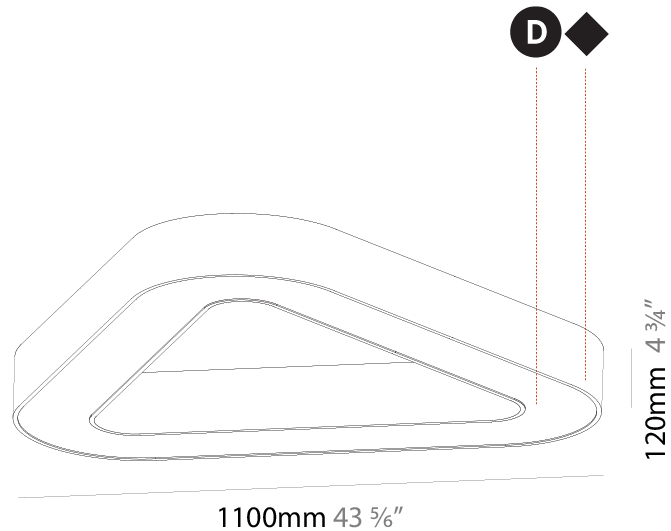

GENERAL

Series: Glorious
Subseries: Glorious Victory
Brand: Prolicht
Division: Architectural
Mounting Type: Surface
Mounting Location: Ceiling
Subcategory: Ambient

PHYSICAL

Shape: Abstract
Length (mm): 1100
Length (in): 43 ⁵/₁₆
Width (mm): 1100
Width (in): 43 ⁵/₁₆
Height (mm): 120
Height (in): 4 ³/₄
Light Distribution: Direct
Weight (kg): 10.20
Weight (lbs): 22.48
Diffuser: PMMA - Opal or Micro-Prism
Fixture Finish: SSR / BKV / CWI / CRY / HAB / UFT / ITA / RUA / FTG / MYG / LOD / PUS / FRO / FUP / KIA / POP / BLS / SPG / MEY / GOH / GUM / CHC / COM / ABZ / JAG / OBR / MOS / ROR
Fixture Material: Aluminum

ELECTRICAL

Lamp Type: LED (Zhaga Standard)
Input Wattage (W): 45
Total Output Wattage (W): 36 / 28.8 (3500K)
Dimming: Non-Dimming / Phase Dimming (120Vac only) / 0-10V Dimming
Driver Included: Yes
Driver Location: Integrated
Driver Type: Constant Current - 120 / 277Vac
Driver Class: Class 2
Input Voltage (V): 120 - 277
Constant Current (MA): 350 / 900 (3500K)

LED

Color Temperature (°K): 3000 / 3500 / 4000
Max. Delivered Lumen (lm): 4150 / 4302 / 4390
CRI: >80 CRI
Efficiency (%): 65
Lamp Life (hrs): 50000

OPTICAL

RATINGS AND CERTIFICATIONS

Certified By: Certified for North American Standards
IP rating: IP20